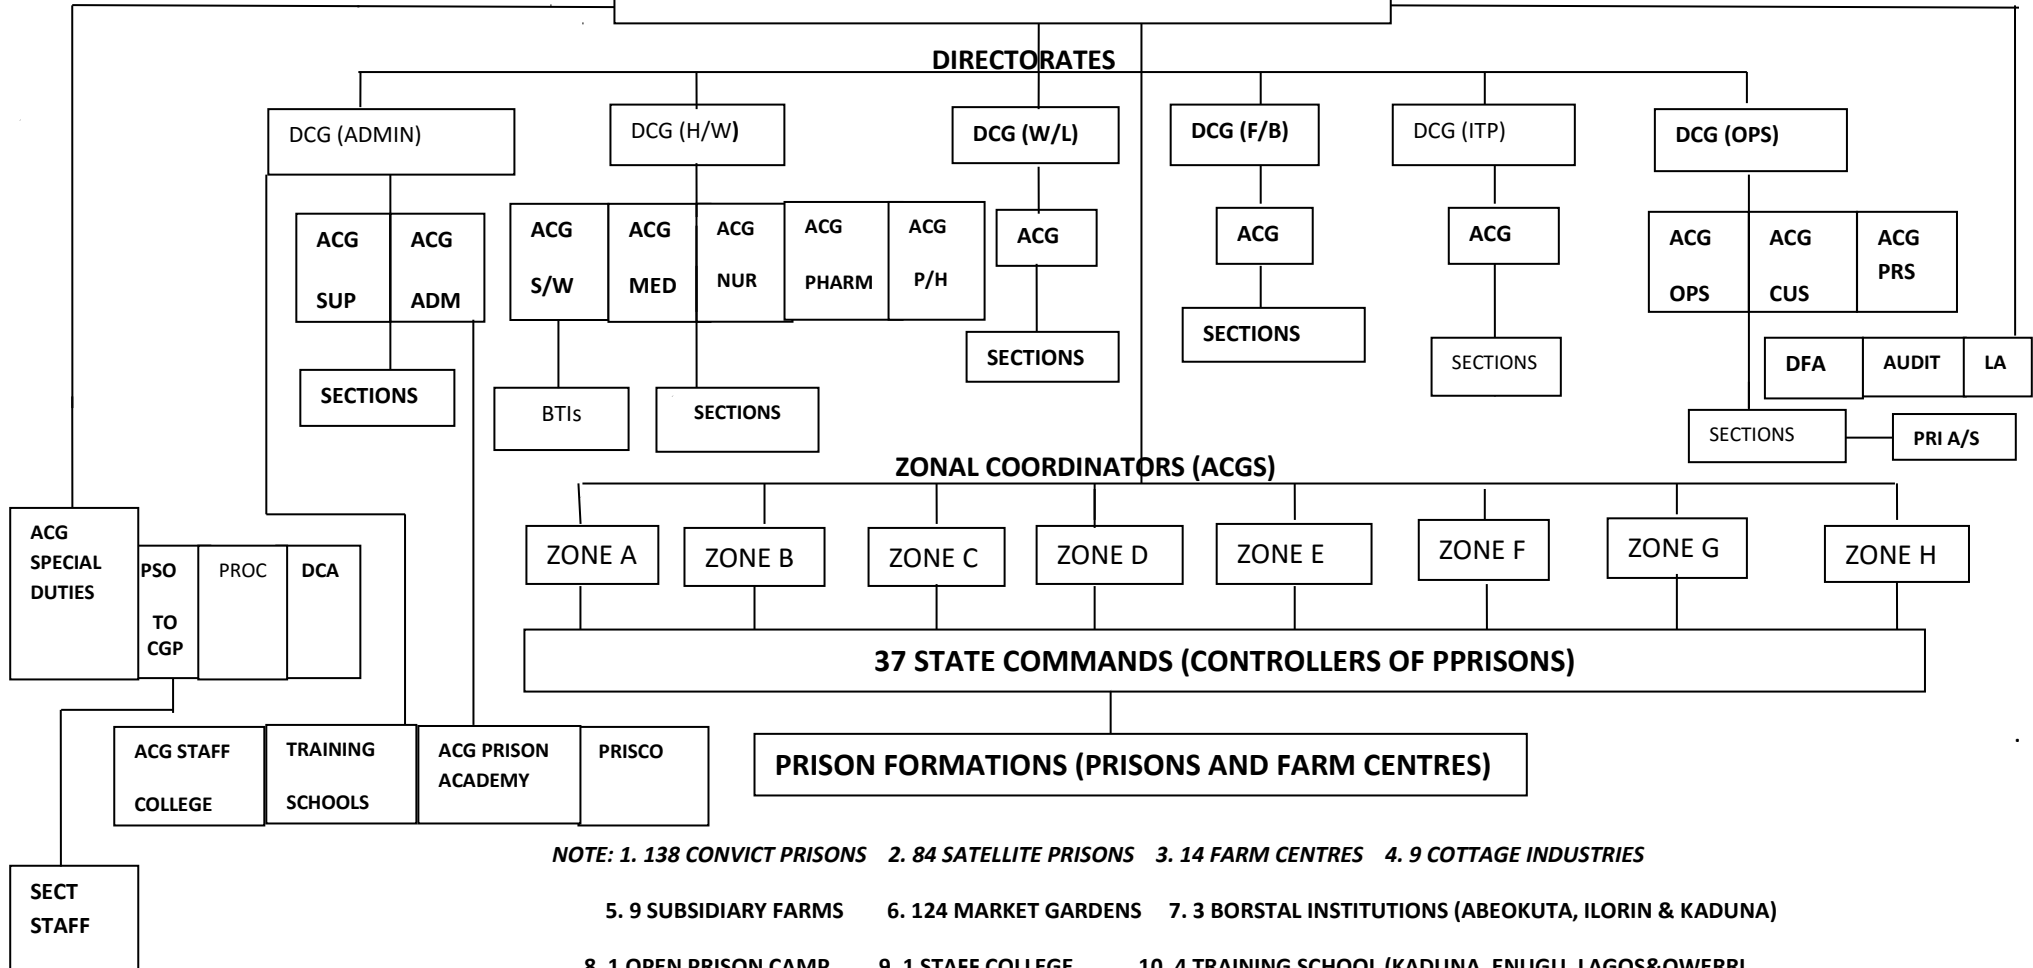

## NIGERIAN PRISONS SERVICE ORGANOGRAM

### CONTROLLER GENERAL OF PRISONS

**NOTE: 1. 138 CONVICT PRISONS 2. 84 SATELLITE PRISONS 3. 14 FARM CENTRES 4. 9 COTTAGE INDUSTRIES**

**5. 9 SUBSIDIARY FARMS 6. 124 MARKET GARDENS 7. 3 BORSTAL INSTITUTIONS (ABEOKUTA, ILORIN & KADUNA)**

**8. 1 OPEN PRISON CAMP 9. 1 STAFF COLLEGE 10. 4 TRAINING SCHOOL (KADUNA, ENUGU, LAGOS&OWERRI)**

**11. 1 PRISONS ACADEMY IJEBU-IGBO**